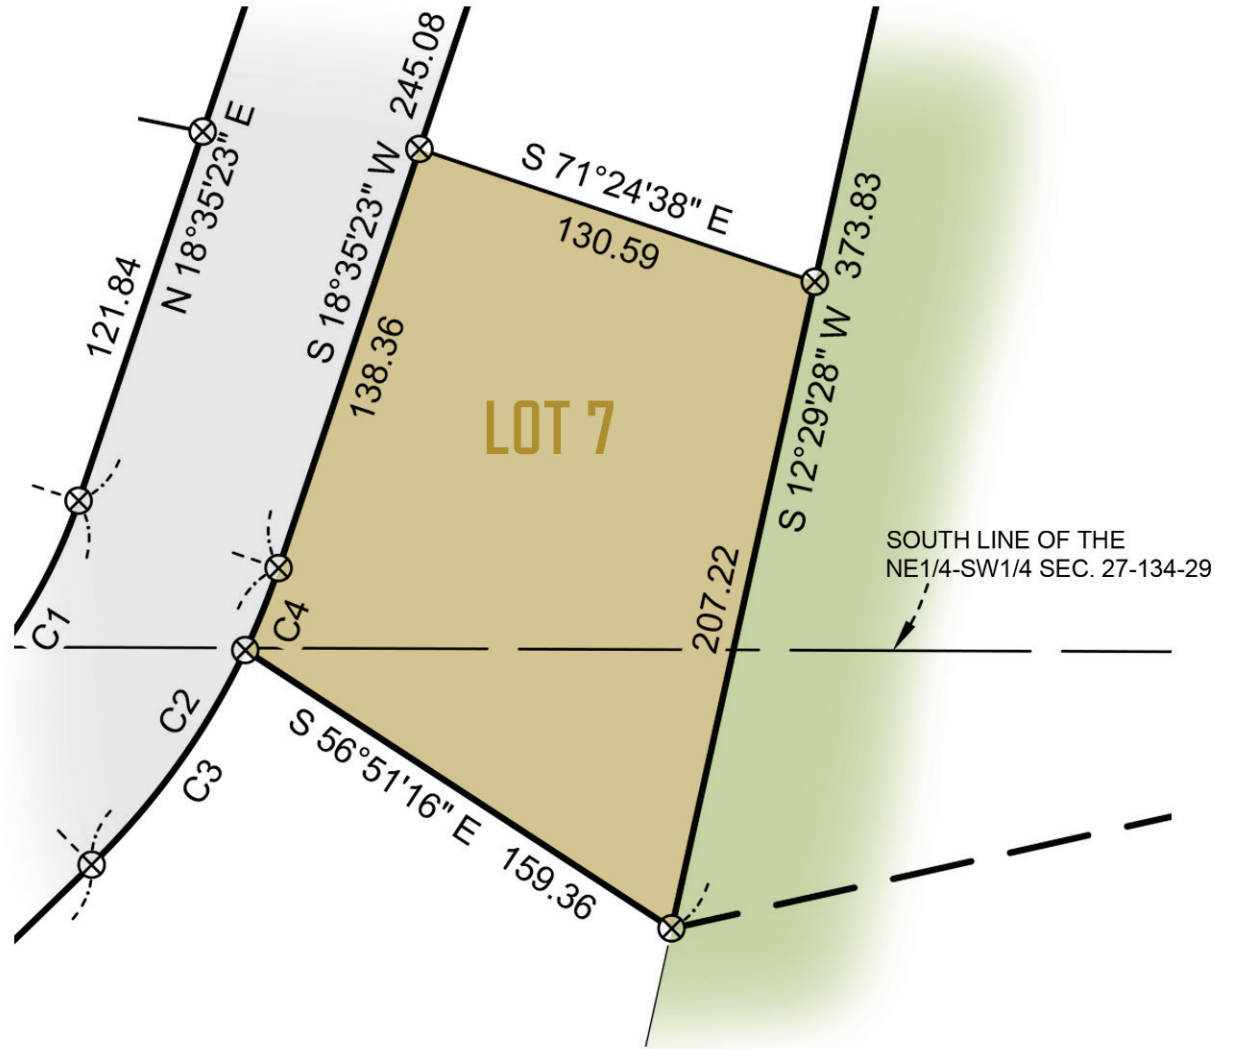

LOT 7
26,168 SQ FT
SITE DIAGRAM

- LOT
- ROADS
- LEGACY GOLF COURSE

CRAGUN'S
REAL ESTATE

11496 EAST GULL LAKE DR . BRAINERD MN 56401

WWW.CRAGUNSREALESTATE.COM

218-833-2535